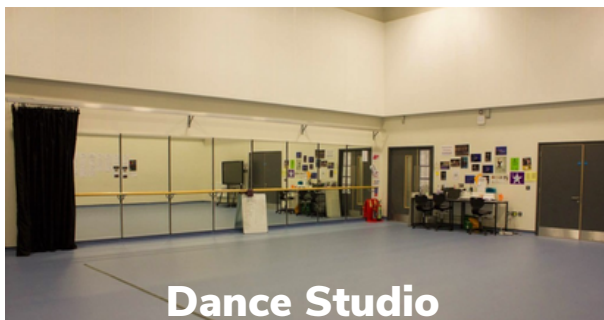

NEW LLDS VENUE!

Harris Academy Bromley

Introducing our NEW second home - Harris Academy Bromley. With two fantastic studio spaces for our Saturday dancers. We have been seeking this venue again for a long time, so we are very excited to be able to provide these excellent facilities for our pupils from next term.

[CLICK to WATCH VIDEO](#)